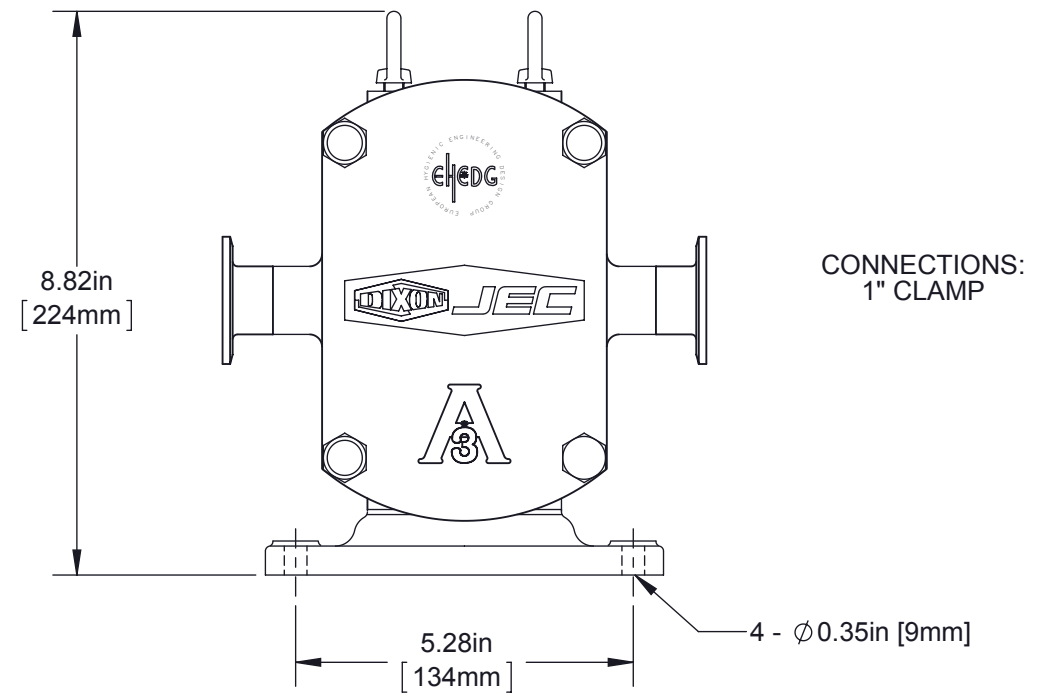

METRIC X STANDARD  
SHAFT COUPLINGS  
IN STOCK

**DIXON SANITARY**  
N25 W23040 PAUL RD  
PEWAUKEE, WI 53072  
(800) 789-1718

**RZL110**

**DIMENSIONAL DRAWING**

THIS DRAWING AND THE INFORMATION CONTAINED  
THERE ON IS THE EXCLUSIVE PROPERTY  
OF DIXON SANITARY AND MAY NOT BE COPIED  
OR MODIFIED WITHOUT OBTAINING WRITTEN PERMISSION

ALL UNITS IN  
INCHES UNLESS  
OTHERWISE  
SPECIFIED

MATERIAL:  
SCALE: 1:3  
SHEET: 1 OF 1

SIZE:  
**B**