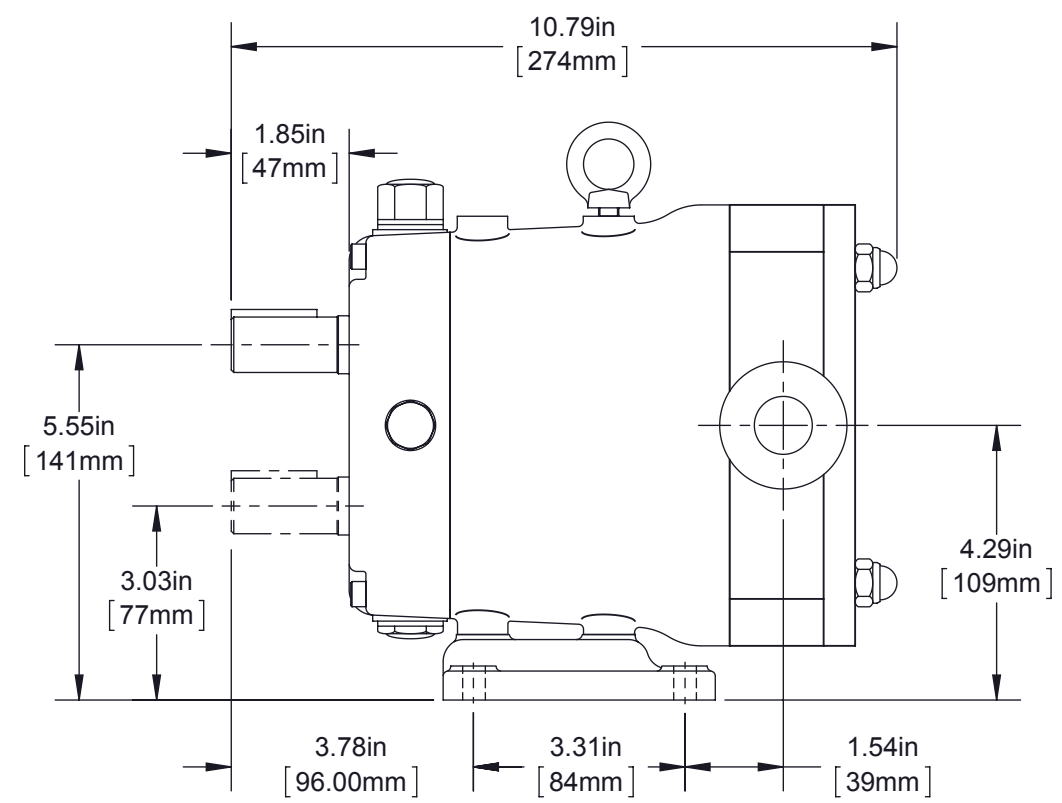

METRIC X STANDARD  
SHAFT COUPLINGS  
IN STOCK

**DIXON SANITARY**  
N25 W23040 PAUL RD  
PEWAUKEE, WI 53072  
(800) 789-1718

**RZL110**

**DIMENSIONAL DRAWING**

THIS DRAWING AND THE INFORMATION CONTAINED  
THERE ON IS THE EXCLUSIVE PROPERTY  
OF DIXON SANITARY AND MAY NOT BE COPIED  
OR MODIFIED WITHOUT OBTAINING WRITTEN PERMISSION

ALL UNITS IN  
INCHES UNLESS  
OTHERWISE  
SPECIFIED

MATERIAL:  
SCALE: 1:3  
SHEET: 1 OF 1

SIZE:  
**B**