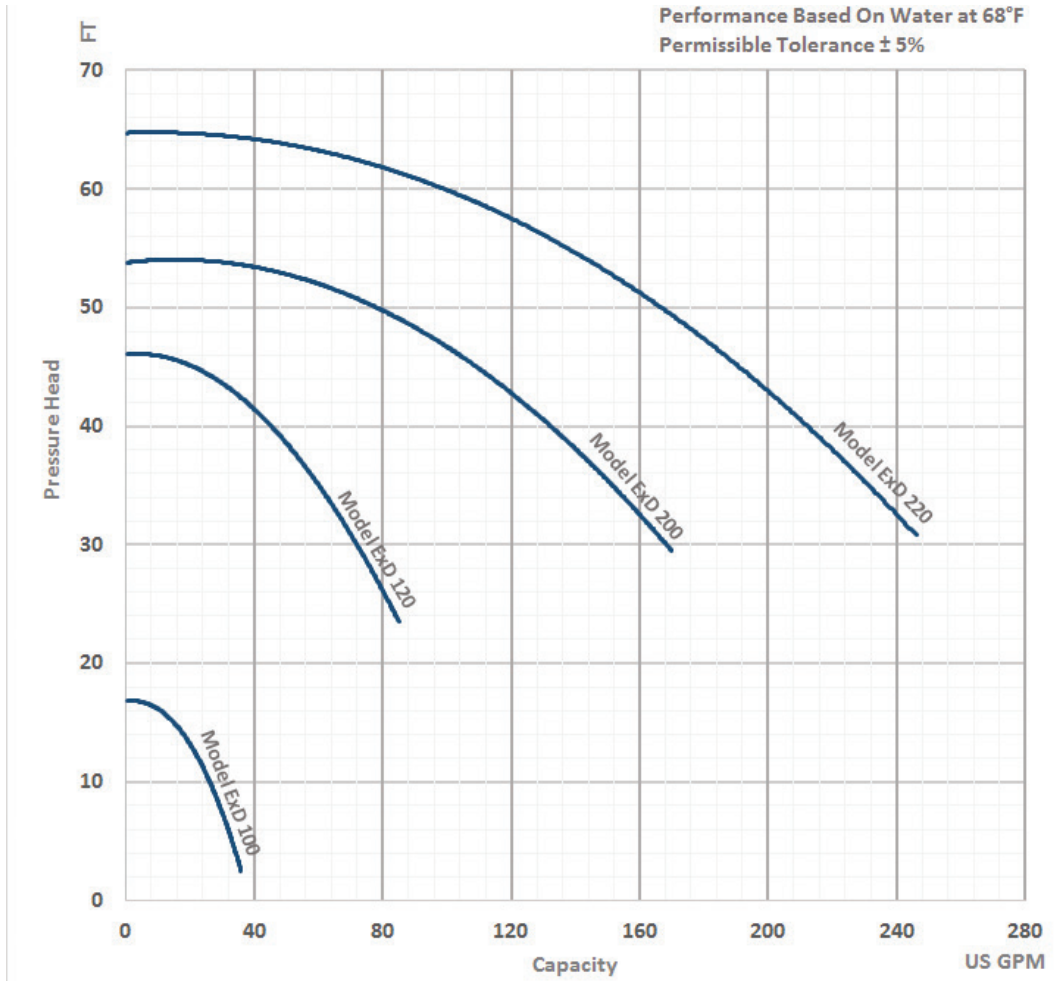

The Right Connection®

ExD-Series Series Family of Curves 1750 RPM

Dixon Sanitary

N25 W23040 Paul Road • Pewaukee, WI 53072
ph: 800.789.1718 • 262.513.6900 • fx: 800.789.4046 • 262.513.4904
dixonvalve.com