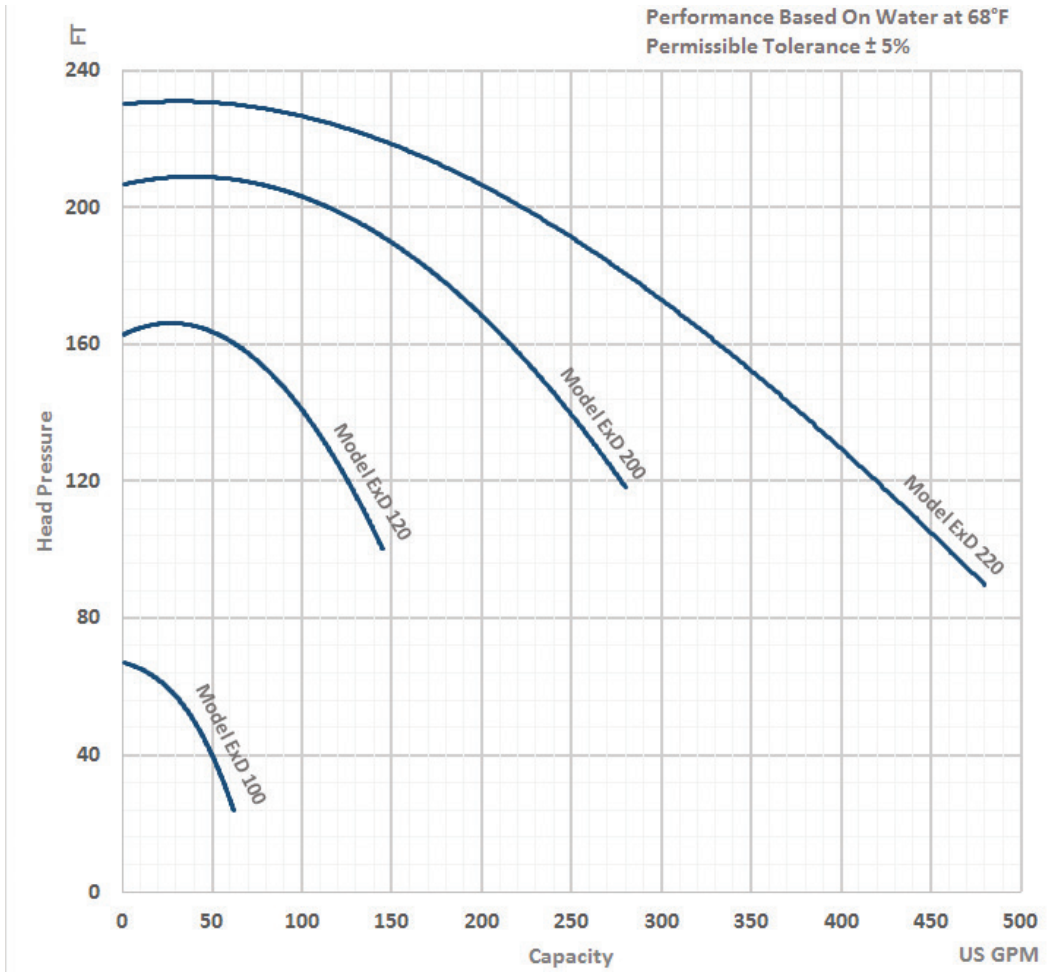

The Right Connection®

ExD-Series Series Family of Curves 3500 RPM

Dixon Sanitary

N25 W23040 Paul Road • Pewaukee, WI 53072
ph: 800.789.1718 • 262.513.6900 • fx: 800.789.4046 • 262.513.4904
dixonvalve.com