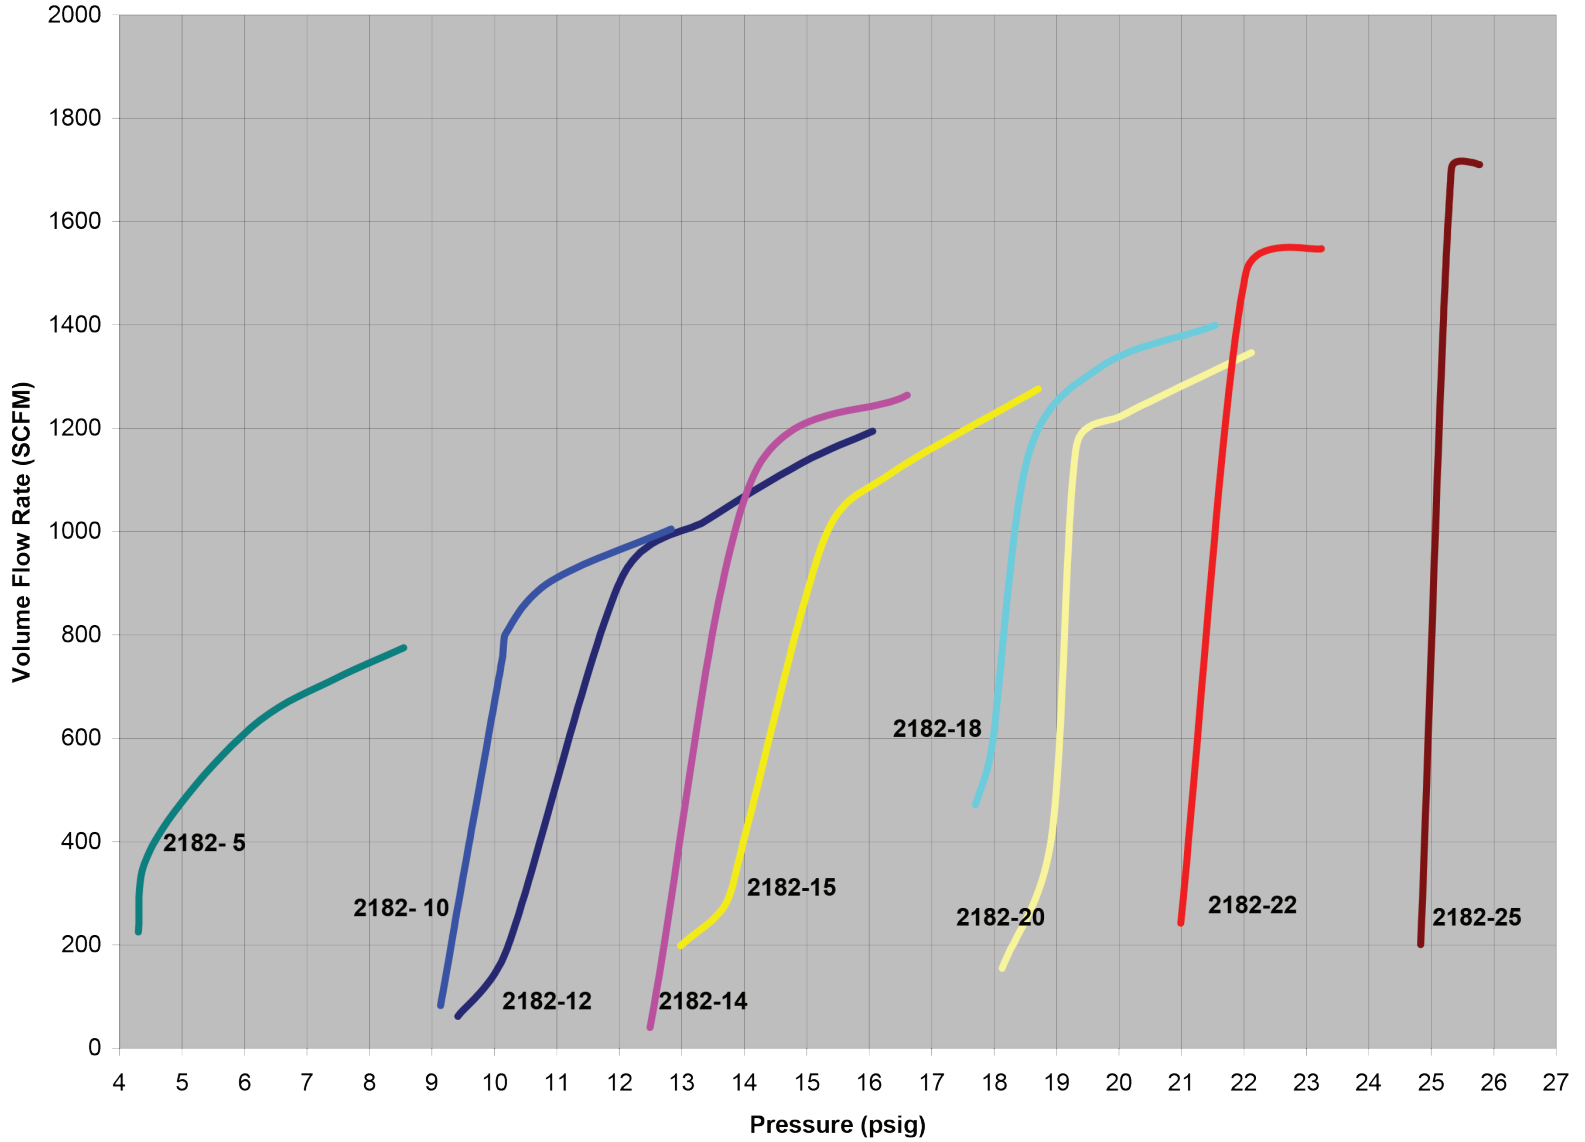

The Right Connection®

2182 Pressure Relief Valve - Flow Rate Vs Pressure

Dixon Bayco

800 High Street • Chestertown, MD 21620

ph 800.355.1991 • fx 800.283.4966

dixonvalve.com